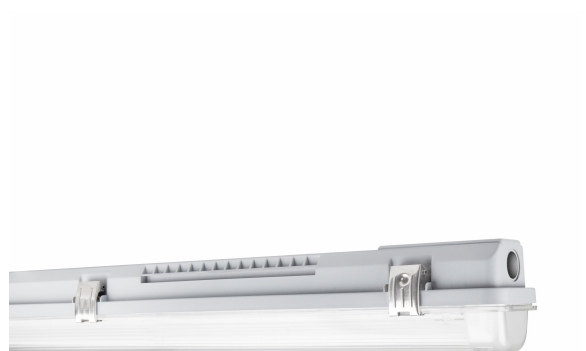

PRODUCT DATASHEET

DP HOUSING 600 P 1XLAMP IP65

DAMP PROOF HOUSING GEN 3 | Damp-proof luminaire for T8 LED lamps with tool-free luminaire connector

Areas of application

- Parking lots, warehouses, production areas
- Car parks and underpasses
- Garages

Product benefits

- Easy and quick installation
- Prewired for easy installation of tubular AC LED lamps
- Toolless installation
- Robust housing
- Sustainable solution thanks to exchangeable light sources
- 5 years guarantee

Product features

- Luminaire housing, available for 1 or 2 T8 LED tubes
- Suitable for LED TUBE T8 EM and LED TUBE T8 CONNECTED
- Type of protection: IP65
- Integrated electrical fuse

TECHNICAL DATA

Electrical data

Product color	Gray
Housing color	Gray
RAL Color (most similar)	RAL 7040
Body material	Polycarbonate (PC)
Cover material	Polycarbonate (PC)
Light emitting surface material	Polycarbonate (PC)
Glow Wire Test according to IEC 60695-2-12	850 °C
Mercury content	0.0 mg