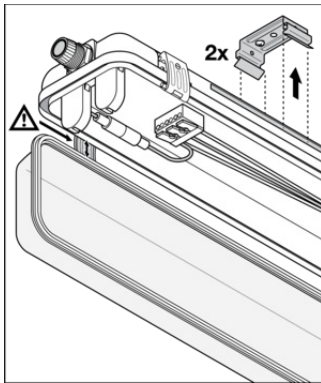

220-240 V / 50/60 Hz	
DP HOUSING 600 P 1XLAMP	1x G13 LED TUBE (0.6 m)
DP HOUSING 600 P 2XLAMP	2x G13 LED TUBE (0.6 m)
DP HOUSING 1200 P 1XLAMP	1x G13 LED TUBE (1.2 m)
DP HOUSING 1200 P 2XLAMP	2x G13 LED TUBE (1.2 m)
DP HOUSING 1500 P 1XLAMP	1x G13 LED TUBE (1.5 m)
DP HOUSING 1500 P 2XLAMP	2x G13 LED TUBE (1.5 m)

References / Links

– For Guarantee see www.ledvance.com/guarantee

DISCLAIMER

Subject to change without notice. Errors and omission excepted. Always make sure to use the most recent release.