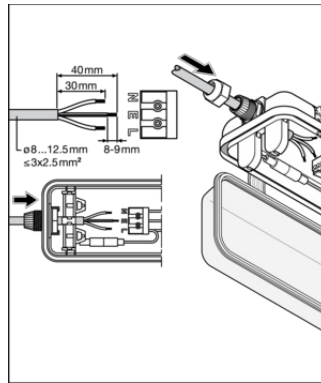

220-240 V / 50/60 Hz	
DP HOUSING 600 P 1XLAMP	1x G13 LED TUBE (0.6 m)
DP HOUSING 600 P 2XLAMP	2x G13 LED TUBE (0.6 m)
DP HOUSING 1200 P 1XLAMP	1x G13 LED TUBE (1.2 m)
DP HOUSING 1200 P 2XLAMP	2x G13 LED TUBE (1.2 m)
DP HOUSING 1500 P 1XLAMP	1x G13 LED TUBE (1.5 m)
DP HOUSING 1500 P 2XLAMP	2x G13 LED TUBE (1.5 m)

References / Links

– For Guarantee see www.ledvance.com/guarantee

DISCLAIMER

Subject to change without notice. Errors and omission excepted. Always make sure to use the most recent release.