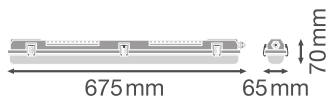

Nominal voltage	220...240 V
Mains frequency	50...60 Hz
Protection class	II

Dimensions & Weight

Length	675.00 mm
Width	65.00 mm
Height	70.00 mm
Product weight	420.00 g

DP HOUSING 600 P 1XLAMP IP65

Materials & Colors