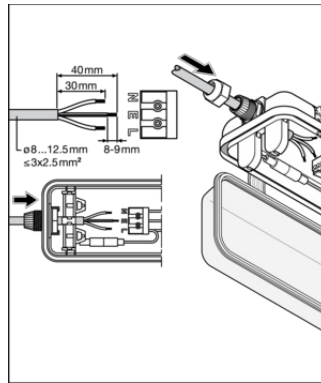

T8 FL (18W, 36W, 58W)

**G13 LED
LED TUBE EM / AC 220-240V**

	220-240 V / 50/60 Hz
DP HOUSING 600 P 1XLAMP	1x G13 LED TUBE (0.6m)
DP HOUSING 600 P 2XLAMP	2x G13 LED TUBE (0.6m)
DP HOUSING 1200 P 1XLAMP	1x G13 LED TUBE (1.2m)
DP HOUSING 1200 P 2XLAMP	2x G13 LED TUBE (1.2m)
DP HOUSING 1500 P 1XLAMP	1x G13 LED TUBE (1.5m)
DP HOUSING 1500 P 2XLAMP	2x G13 LED TUBE (1.5m)

Referanser / Linker

– For garantier se www.ledvance.no/garantier

ANSVARFRASKRIVELSE

Endres uten varsel. Sørg alltid for å bruke den nyeste versjonen.