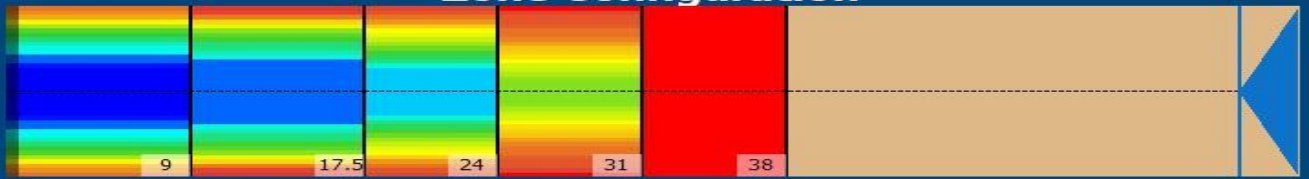

OPEN 2025

Conditioner: Logic

Cleaner: MAX10

Zone Configuration

Cleaner Stop

Volume: 25.04

Mode: Clean and Condition

Speed: Max Clean

Start Cleaner Spray: 0 feet

Start Squeegee: 0 feet

Start Conditioning: 6 Inches

Split Pattern: No

Zone 1	Avg	Ratio
Left	34.60	2.89 : 1
Right	34.60	2.89 : 1
Center	100.00	

Zone 2	Avg	Ratio
Left	28.80	3.13 : 1
Right	28.80	3.13 : 1
Center	90.00	

Zone 3	Avg	Ratio
Left	19.40	4.12 : 1
Right	19.40	4.12 : 1
Center	80.00	

Zone 4	Avg	Ratio
Left	8.40	4.76 : 1
Right	8.40	4.76 : 1

Zone 5	Avg	Ratio
Left	0.00	1.00 : 1
Right	0.00	1.00 : 1

Volume by Board