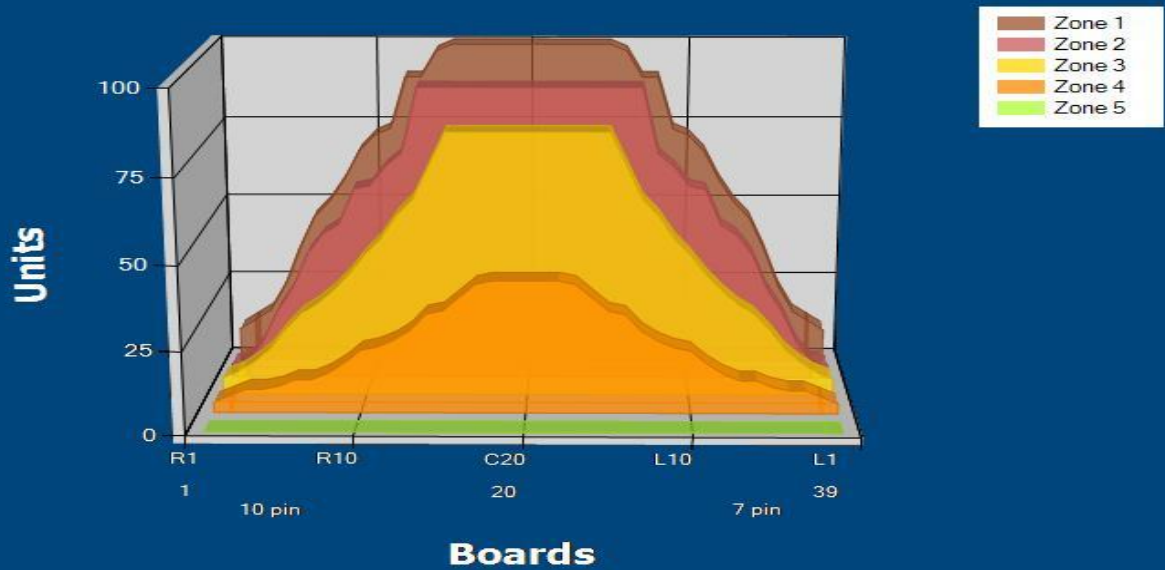

OPEN 2025

Conditioner: Logic

Cleaner: MAX10

Zone Configuration

Cleaner Stop

Volume: 25.04

Mode: Clean and Condition

Speed: Max Clean

Start Cleaner Spray: 0 feet

Start Squeegee: 0 feet

Start Conditioning: 6 Inches

Split Pattern: No

Zone 1	Avg	Ratio
Left	34.60	2.89 : 1
Right	34.60	2.89 : 1
Center	100.00	

Zone 2	Avg	Ratio
Left	28.80	3.13 : 1
Right	28.80	3.13 : 1
Center	90.00	

Zone 3	Avg	Ratio
Left	19.40	4.12 : 1
Right	19.40	4.12 : 1
Center	80.00	

Zone 4	Avg	Ratio
Left	8.40	4.76 : 1
Right	8.40	4.76 : 1

Zone 5	Avg	Ratio
Left	0.00	1.00 : 1
Right	0.00	1.00 : 1

Volume by Board