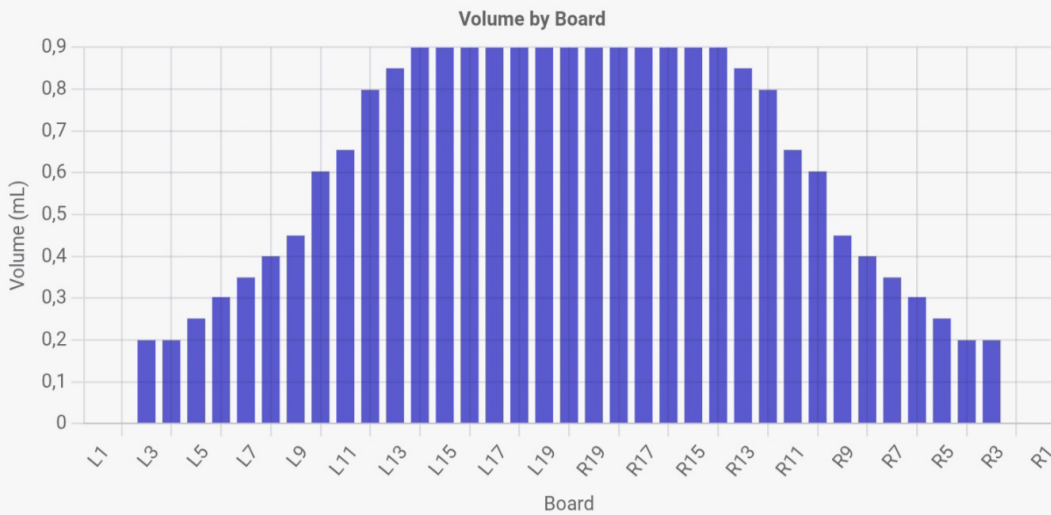

# 23KBAM42

2023 KBAM 42

Edit

Download Pattern (.PAT)

Download Excel

Delete

Pattern Length: 42 ft

Cleaner Distance: 50 ft

Zones: 8

Volume: 21.790 mL

## RATIO DETAIL

3L-7L : 18L-18R  
Outside Track : Middle  
3.46

8L-12L : 18L-18R  
Middle Track : Middle  
1.55

13L-17L : 18L-18R  
Inside Track : Middle  
1.01

18L-18R : 17R-13R  
Middle : Inside Track  
1.01

18L-18R : 12R-8R  
Middle : Middle Track  
1.55

18L-18R : 7R-3R  
Middle : Outside Track  
3.46