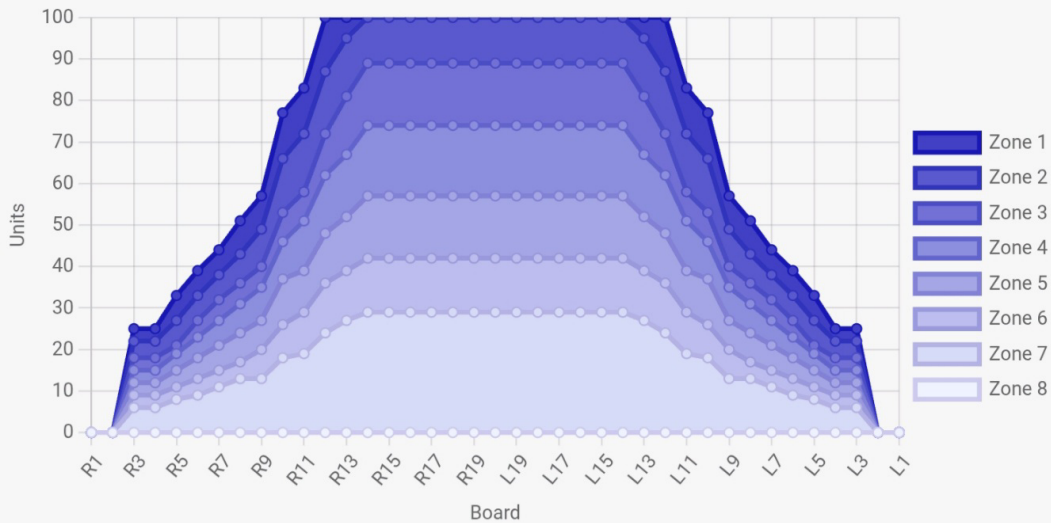

# 23KBAM42

2023 KBAM 42

Edit

Download Pattern (.PAT)

Download Excel

Delete

Pattern Length: 42 ft

Cleaner Distance: 50 ft

Zones: 8

Volume: 21.790 mL

## RATIO DETAIL

3L-7L : 18L-18R  
Outside Track : Middle  
3.46

8L-12L : 18L-18R  
Middle Track : Middle  
1.55

13L-17L : 18L-18R  
Inside Track : Middle  
1.01

18L-18R : 17R-13R  
Middle : Inside Track  
1.01

18L-18R : 12R-8R  
Middle : Middle Track  
1.55

18L-18R : 7R-3R  
Middle : Outside Track  
3.46