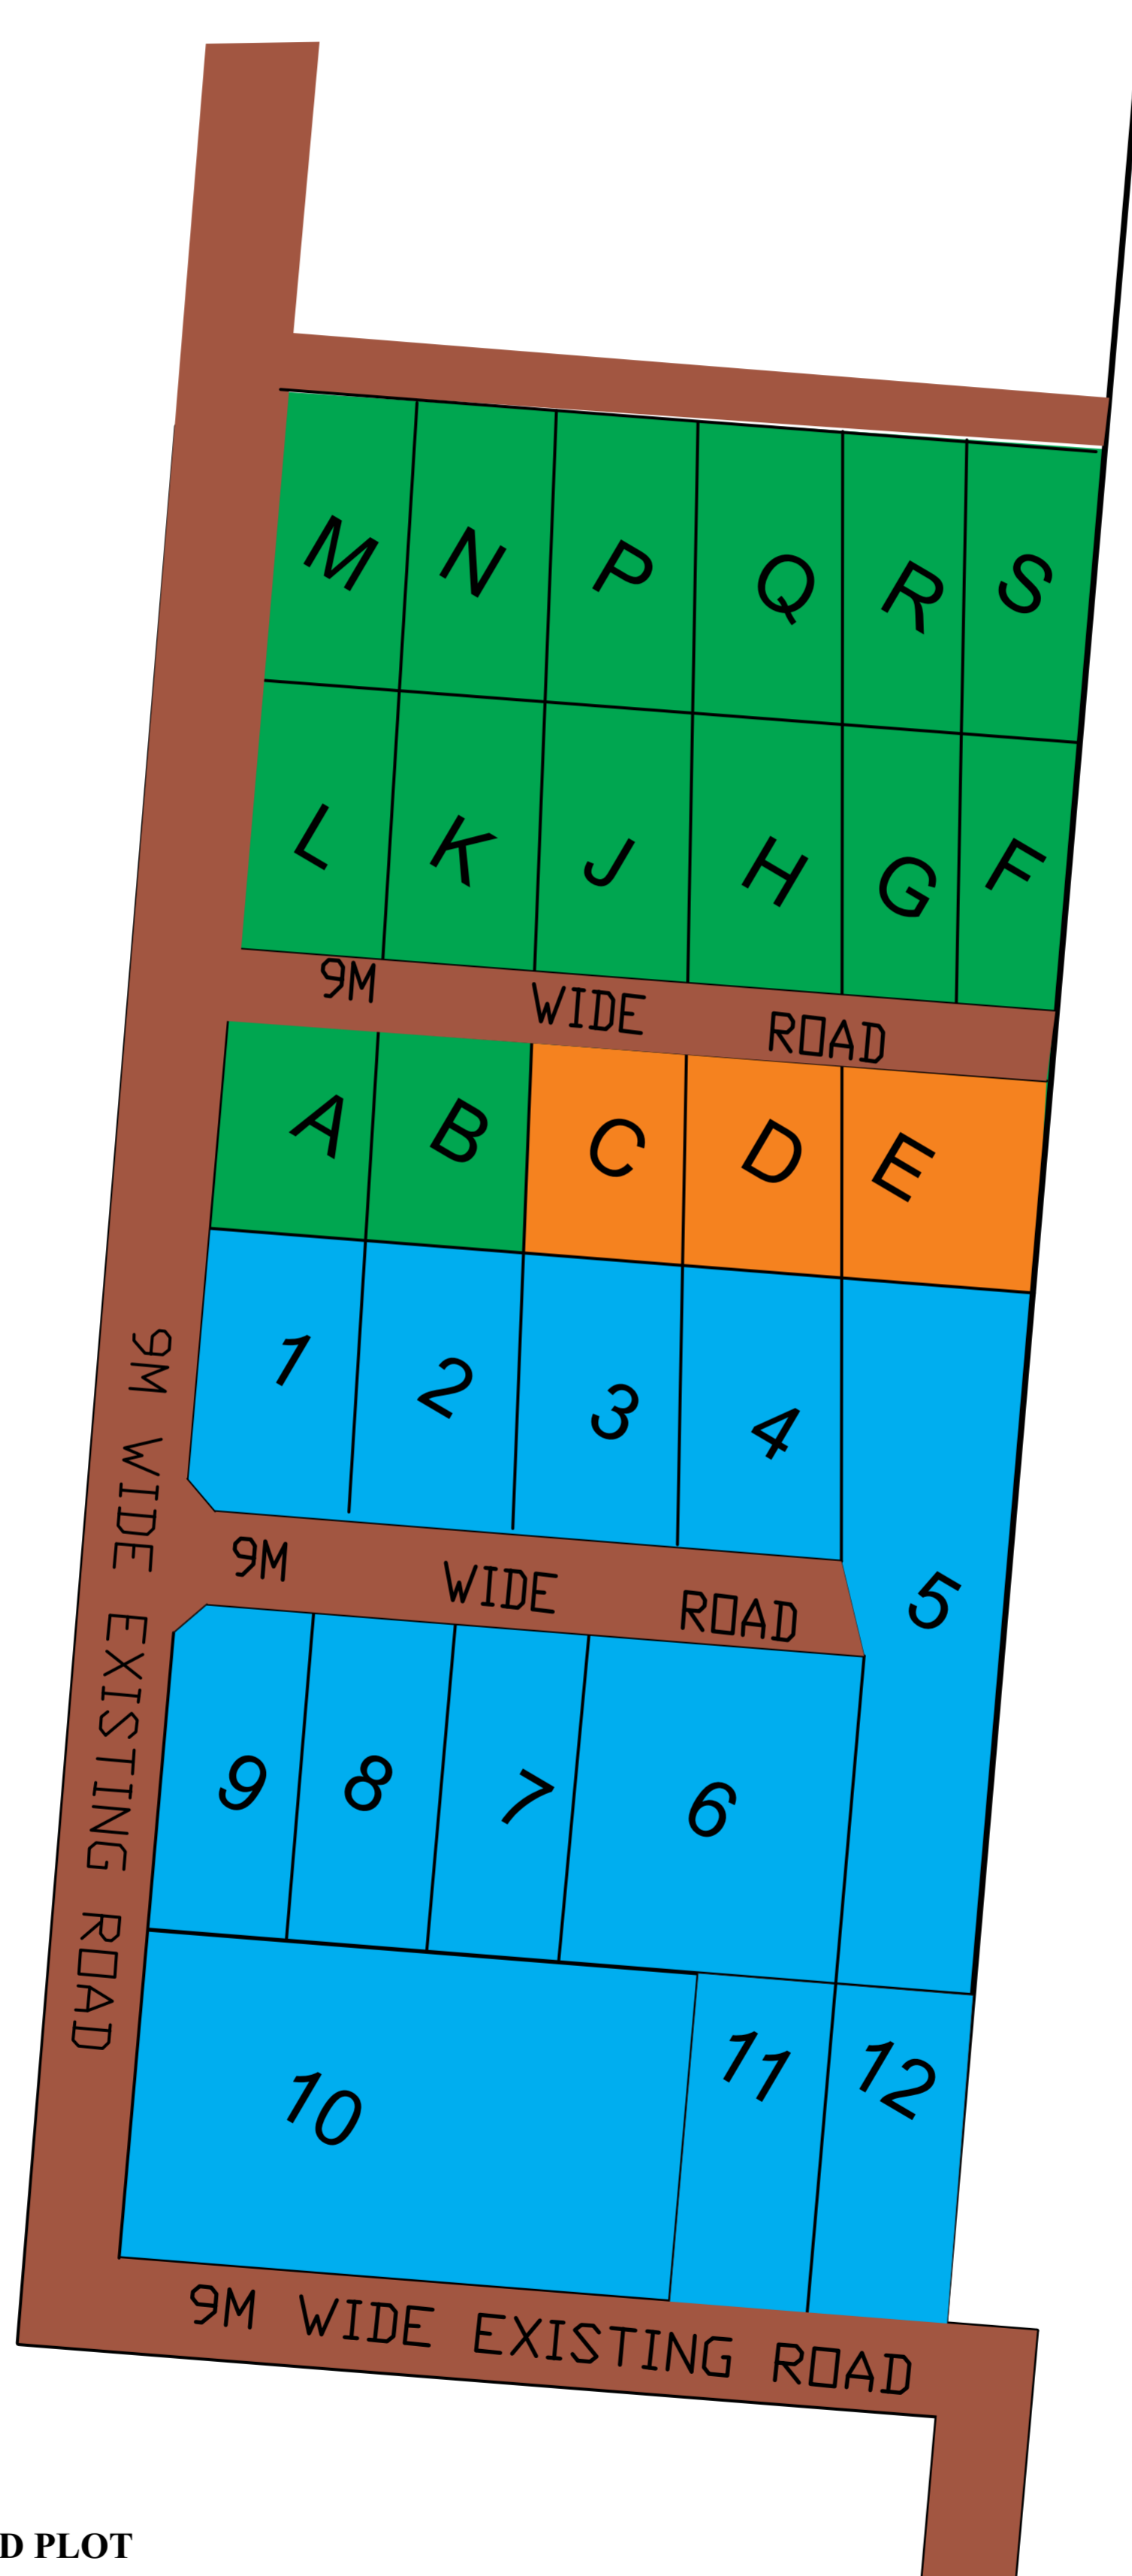

SUBDIVISION MAP OF TELE GARDENS OLE POLOS ISINYA PHASE 2 & 3

-  SOLD PLOT
-  AVAILABLE PLOT
-  RESERVED PLOT
-  9M ACCESS ROAD